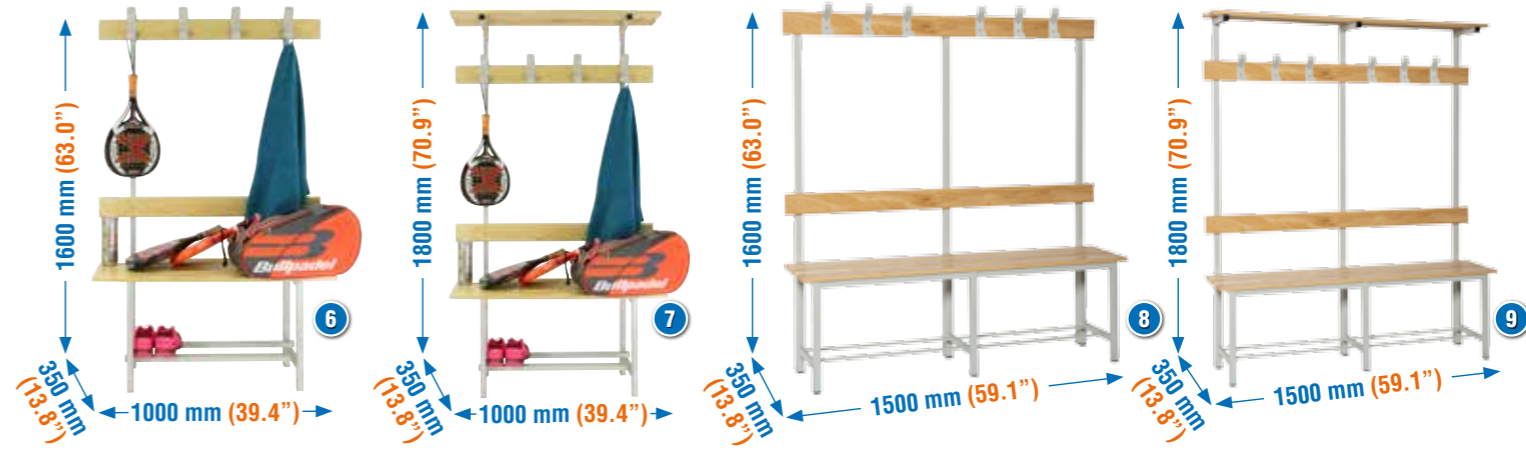

BANCO DE VESTUARIO DESMONTADO SINGLE / CHANGING ROOM BENCH UNASSEMBLED SINGLE / UMKLEIDE-SITZBANK UNMONTIERT SINGLE / BANC VESTIAIRE DÉMONTÉ SINGLE / BANCO DE VESTUÁRIO DESMONTADO SINGLE

MODEL	HxWxD mm (inch)	Kg/Unit (lb/Unit)	PHOTO	EAN Code	€/Unit
SIMONLOCKER DISM. SINGLE BENCH SR 4/1000	1600 x 1000 x 350 (63.0"x39.4"x13.8")	18,00 (39.7)	6	8435104937082	
SIMONLOCKER DISM. SINGLE BENCH SR 6/1500	1600 x 1500 x 350 (63.0"x59.1"x13.8")	23,00 (50.7)	8	8435104937099	
SIMONLOCKER DISM. SINGLE BENCH CR 4/1000	1800 x 1000 x 350 (70.9"x39.4"x13.8")	21,00 (46.3)	7	8435104937112	
SIMONLOCKER DISM. SINGLE BENCH CR 6/1500	1800 x 1500 x 350 (70.9"x59.1"x13.8")	28,00 (61.7)	9	8435104937129	

BANCO DE VESTUARIO DESMONTADO / CHANGING ROOM BENCH UNASSEMBLED / UMKLEIDE-SITZBANK UNMONTIERT / BANC VESTIAIRE DÉMONTÉ / BANCO DE VESTUÁRIO DESMONTADO

MODEL	HxWxD mm (inch)	Kg/Unit (lb/Unit)	PHOTO	EAN Code	€/Unit
SIMONLOCKER DISM. WOOD BENCH 1000	475 x 1000 x 320 (18.7"x39.4"x12.6")	9,00 (19.8)	1	8435104936436	
SIMONLOCKER DISM. WOOD BENCH 1500	475 x 1500 x 320 (18.7"x59.1"x12.6")	12,00 (26.5)	2	8435104936443	
SIMONLOCKER DISM. WOOD BENCH 2000	475 x 2000 x 320 (18.7"x78.7"x12.6")	14,00 (30.9)	2	8435104936450	
SIMONLOCKER DISM. METAL BENCH 1000	475 x 1000 x 320 (18.7"x39.4"x12.6")	11,00 (24.3)	3	8435104986295	
SIMONLOCKER DISM. METAL BENCH 1500	475 x 1500 x 320 (18.7"x59.1"x12.6")	16,00 (35.3)	3	8435104986301