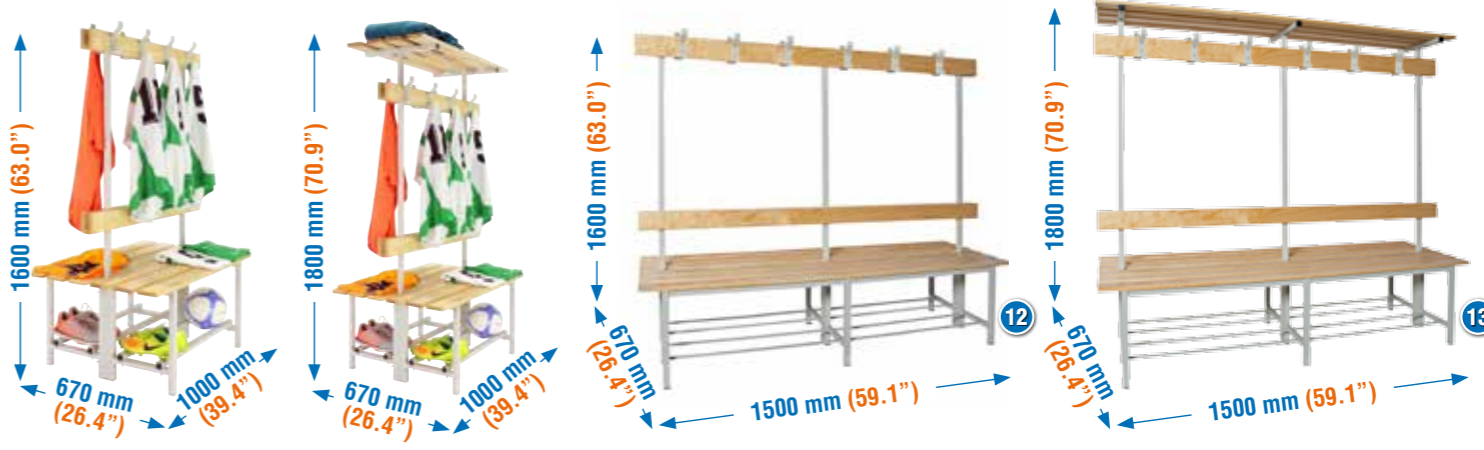

BAJO PRESUPUESTO QUOTATIONS ON REQUEST NACH PREISANFRAGE SUR DEMANDE BAIXA COTAÇÃO